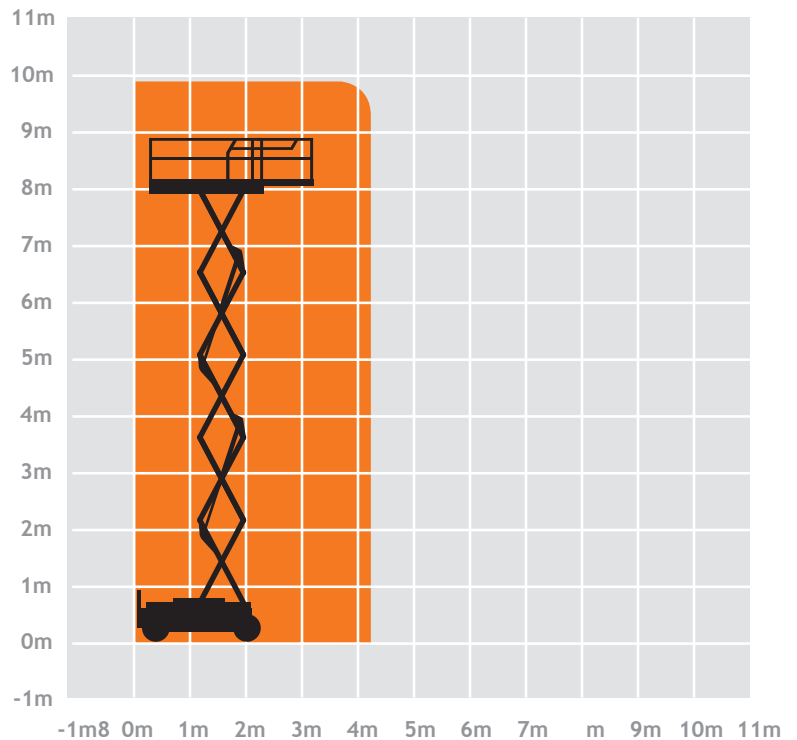

SkyJack 6826RT

Diesel Scissor Lift with Stabilisers

Platform Height **7.92m**

Platform Height - Lowered	1.23m
Platform Height - Rails Folded	1.64m
Overall Machine Width	1.72m
Overall Machine Length	2.72m
Platform Size	1.43m x 2.44m
Deck Extension	1.50m
Maximum Platform Capacity	567kg
Gross Vehicle Weight	2,900kg
Fuel	Diesel

Working Envelope

Please note that all technical information referred to in this document is intended for guidance purposes only and does not act as a replacement for the manufacturer's user guides which should be referred to prior to placing your order.

LTC Powered Access can take no responsibility in the event that this document contains any errors or data that is different from that in the manufacturer's user guides.

Devon

Richmond Walk, Plymouth, Devon, PL1 4LT
01752 500848
info@ltpoweredaccess.co.uk

Cornwall

Plot 1, Phase 1, United Downs, Industrial Park,
Redruth, Cornwall, TR16 5HY
01209 822216
info@ltpoweredaccess.co.uk