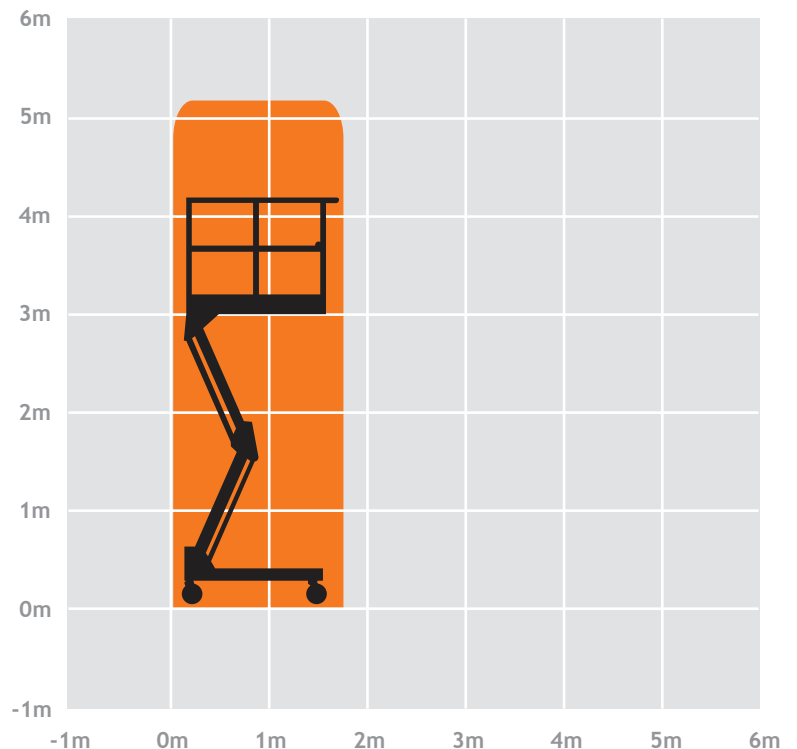

Platform Height 3.10m

Platform Size	1.52m x 0.75m
Platform Capacity	250kg
Machine Width	0.78m
Stowed Height	1.85m
Stowed Length	1.60m
Gross Vehicle Weight	342kg
Fuel	Electric

Alternative Machines

BOSS X3X

Working Envelope

Please note that all technical information referred to in this document is intended for guidance purposes only and does not act as a replacement for the manufacturer's user guides which should be referred to prior to placing your order.

LTC Powered Access can take no responsibility in the event that this document contains any errors or data that is different from that in the manufacturer's user guides.

Devon

Richmond Walk, Plymouth, Devon, PL1 4LT
01752 500848
info@ltpoweredaccess.co.uk

Cornwall

Plot 1, Phase 1, United Downs, Industrial Park,
Redruth, Cornwall, TR16 5HY
01209 822216
info@ltpoweredaccess.co.uk