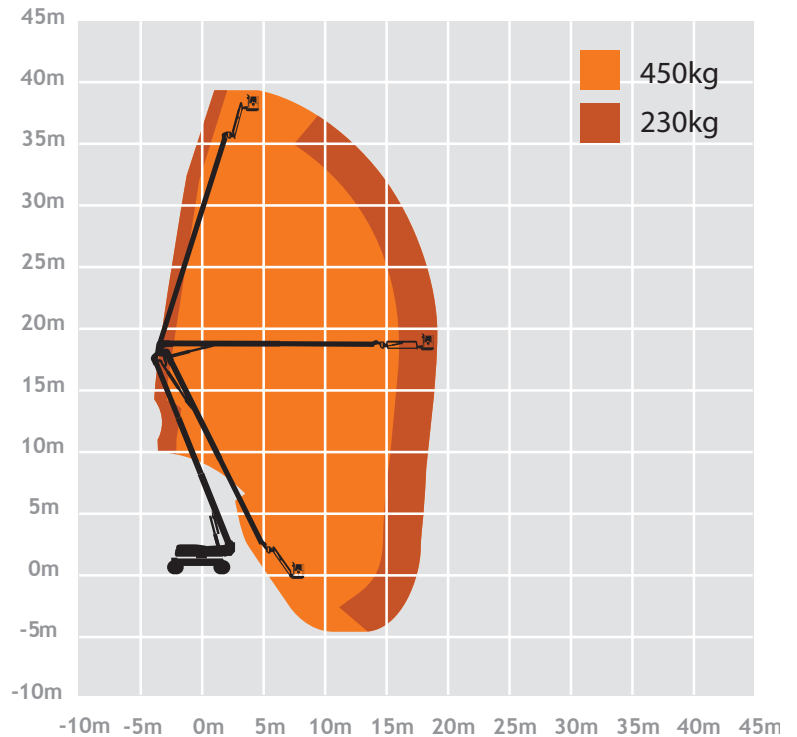

Platform Height **38.30m**
Horizontal Outreach **19.25m**

Up and Over Height	18.44m
Platform Size	0.91m x 2.44m
Platform Capacity - Restricted	450kg
Platform Capacity - Unrestricted	230kg
Machine Width (Axles Retracted)	2.49m
Machine Width (Axles Extended)	3.81m
Tail Swing	0.91m
Stowed Height	3.05m
Stowed (Transport Position) Length	11.46m
Gross Vehicle Weight	21,000kg
Fuel	Diesel

Working Envelope

Please note that all technical information referred to in this document is intended for guidance purposes only and does not act as a replacement for the manufacturer's user guides which should be referred to prior to placing your order.

LTC Powered Access can take no responsibility in the event that this document contains any errors or data that is different from that in the manufacturer's user guides.

Devon

Richmond Walk, Plymouth, Devon, PL1 4LT
01752 500848
info@ltpoweredaccess.co.uk

Cornwall

Plot 1, Phase 1, United Downs, Industrial Park,
Redruth, Cornwall, TR16 5HY
01209 822216
info@ltpoweredaccess.co.uk