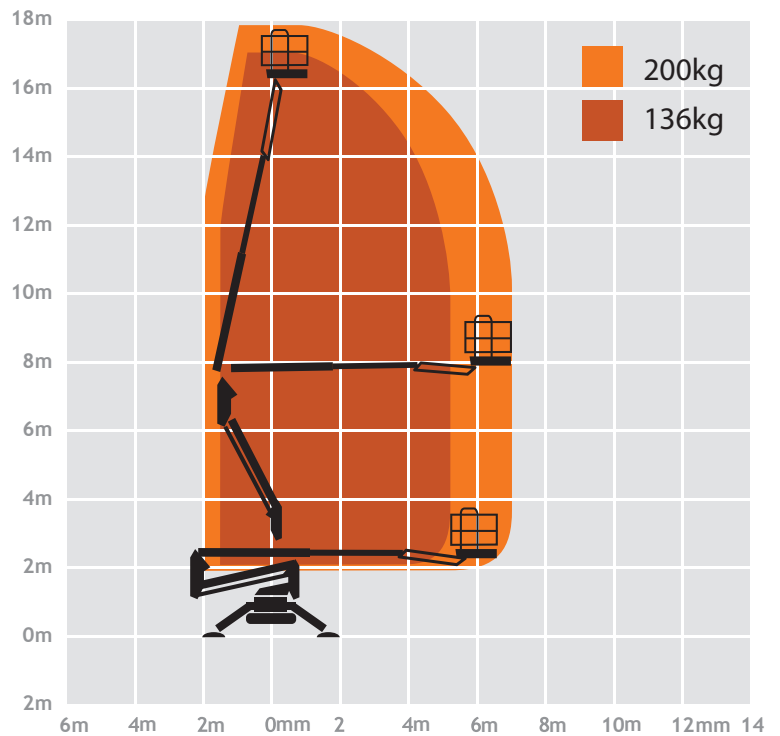

Platform Height   **16.67m**
Horizontal Outreach   **6.40m**

Up and Over Height	7.0m
Platform Size	0.77m x 1.48m
Platform Capacity Restricted	200kg
Platform Capacity Unrestricted	136kg
Machine Width	0.79m
Stowed Height	1.99m
Stowed Length	4.47m
Gross Vehicle Weight	2,098kg
Fuel	Petrol

Working Envelope

Please note that all technical information referred to in this document is intended for guidance purposes only and does not act as a replacement for the manufacturer's user guides which should be referred to prior to placing your order.

LTC Powered Access can take no responsibility in the event that this document contains any errors or data that is different from that in the manufacturer's user guides.

Devon

Richmond Walk, Plymouth, Devon, PL1 4LT
01752 500848
info@ltpoweredaccess.co.uk

Cornwall

Plot 1, Phase 1, United Downs, Industrial Park,
Redruth, Cornwall, TR16 5HY
01209 822216
info@ltpoweredaccess.co.uk