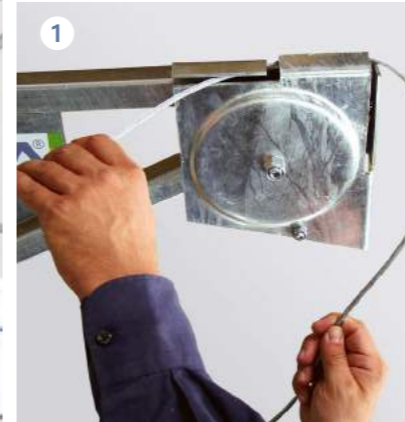

Ideal for scaffolders,
decorators and facade
fabricators!

The quick and safe hoist
for transporting material on a scaffold.

► Technical data

GEDA Mini 60 S

Load capacity 60 kg
Lifting height 40/76 m
Rope length 51/81 m
Electrical 0,25/0,75 kW/
power supply 230 V/50 Hz
Lifting speed 23/69 m/min.

The handy helper for scaffolding

GEDA scaffold hoists offer great advantages primarily thanks to **quick assembly** and **rapid conversion**. The handy rope drum drive is easily secured at the bottom of the scaffold while the lightweight swivel arm is attached at the top of the scaffold at the desired height. The maximum working height is 40 m, reaching up to 76 m when the winch is set higher.