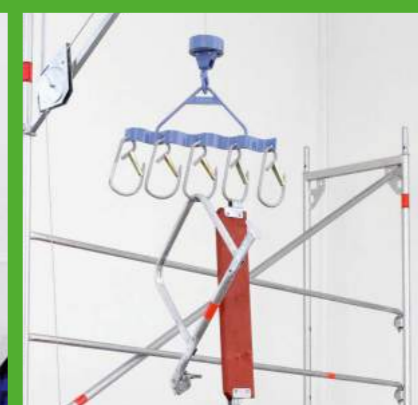

Ideal for scaffolders,
decorators and facade
fabricators!

The quick and safe hoist
for transporting material on a scaffold.

► Technical data

GEDA Mini 60 S

Load capacity 60 kg
Lifting height 40/76 m
Rope length 51/81 m
Electrical 0,25/0,75 kW/
power supply 230 V/50 Hz
Lifting speed 23/69 m/min.

GEDA Maxi 120 S

Load capacity 120 kg
Lifting height 40/76 m
Rope length 51/81 m
Electrical 0,45/1,35 kW/
power supply 230 V/50 Hz
Lifting speed 20/60 m/min.

GEDA Maxi 150 S

Load capacity 150 kg
Lifting height 40/76 m
Rope length 51/81 m
Electrical 0,45/1,35 kW/
power supply 230 V/50 Hz
Lifting speed 15/45 m/min.

The handy helper for scaffolding

GEDA scaffold hoists offer great advantages primarily thanks to **quick assembly** and **rapid conversion**. The handy rope drum drive is easily secured at the bottom of the scaffold while the lightweight swivel arm is attached at the top of the scaffold at the desired height. The maximum working height is 40 m, reaching up to 76 m when the winch is set higher.

CE **GEDA**
ORIGINAL

► Safety

- 1 Easy placement of the rope on the swivel arm without having to dismantle the rollers
- 2 The motor stops when the rope slackens; the rope remains tight on the drum
- 3 An integrated limit switch turns it off on reaching the swivel arm, when overloaded or caught on the scaffold