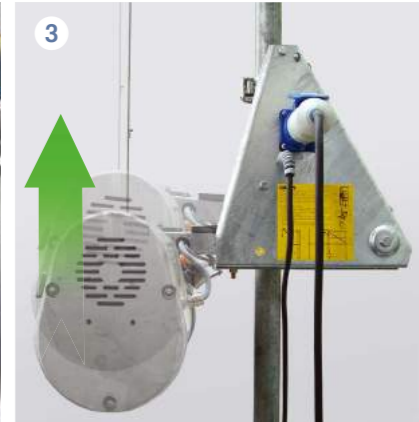

Ideal for scaffolders,
decorators and facade
fabricators!

The quick and safe hoist
for transporting material on a scaffold.

► Technical data

GEDA Mini 60 S

Load capacity 60 kg
Lifting height 40/76 m
Rope length 51/81 m
Electrical 0,25/0,75 kW/
power supply 230 V/50 Hz
Lifting speed 23/69 m/min.

GEDA Maxi 120 S

Load capacity 120 kg
Lifting height 40/76 m
Rope length 51/81 m
Electrical 0,45/1,35 kW/
power supply 230 V/50 Hz
Lifting speed 20/60 m/min.

GEDA Maxi 150 S

Load capacity 150 kg
Lifting height 40/76 m
Rope length 51/81 m
Electrical 0,45/1,35 kW/
power supply 230 V/50 Hz
Lifting speed 15/45 m/min.

The handy helper for scaffolding

GEDA scaffold hoists offer great advantages primarily thanks to **quick assembly** and **rapid conversion**. The handy rope drum drive is easily secured at the bottom of the scaffold while the lightweight swivel arm is attached at the top of the scaffold at the desired height. The maximum working height is 40 m, reaching up to 76 m when the winch is set higher.

CE **GEDA**
ORIGINAL

► Safety

- 1 Easy placement of the rope on the swivel arm without having to dismantle the rollers
- 2 The motor stops when the rope slackens; the rope remains tight on the drum
- 3 An integrated limit switch turns it off on reaching the swivel arm, when overloaded or caught on the scaffold