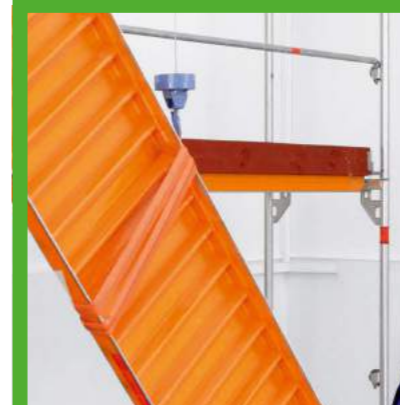

Ideal for scaffolders,
decorators and facade
fabricators!

The quick and safe hoist
for transporting material on a scaffold.

► Technical data

GEDA Mini 60 S

Load capacity 60 kg
Lifting height 40/76 m
Rope length 51/81 m
Electrical 0,25/0,75 kW/
power supply 230 V/50 Hz
Lifting speed 23/69 m/min.

GEDA Maxi 120 S

Load capacity 120 kg
Lifting height 40/76 m
Rope length 51/81 m
Electrical 0,45/1,35 kW/
power supply 230 V/50 Hz
Lifting speed 20/60 m/min.

GEDA Maxi 150 S

Load capacity 150 kg
Lifting height 40/76 m
Rope length 51/81 m
Electrical 0,45/1,35 kW/
power supply 230 V/50 Hz
Lifting speed 15/45 m/min.

The handy helper for scaffolding

GEDA scaffold hoists offer great advantages primarily thanks to **quick assembly** and **rapid conversion**. The handy rope drum drive is easily secured at the bottom of the scaffold while the lightweight swivel arm is attached at the top of the scaffold at the desired height. The maximum working height is 40 m, reaching up to 76 m when the winch is set higher.