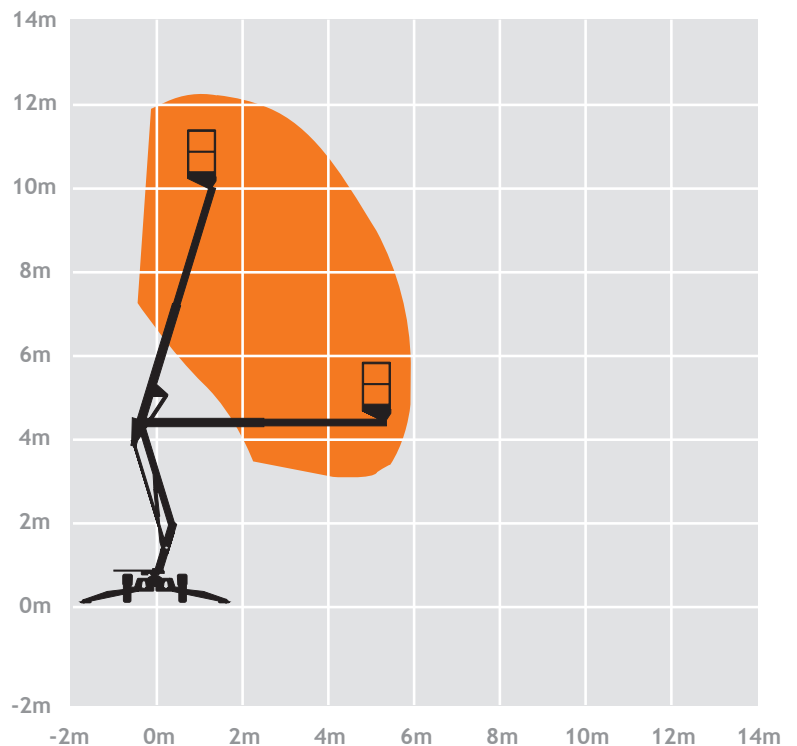

Platform Height **10.20m**
Horizontal Outreach **6.10m**

Up and Over Height	4.2m
Platform Size	1.1m x 0.65m
Platform Capacity	200kg
Machine Width	1.5m
Stowed Height	1.9m
Stowed Length	4.5m
Gross Vehicle Weight	1,400kg
Fuel	Battery/Diesel

Working Envelope

Please note that all technical information referred to in this document is intended for guidance purposes only and does not act as a replacement for the manufacturer's user guides which should be referred to prior to placing your order.

LTC Powered Access can take no responsibility in the event that this document contains any errors or data that is different from that in the manufacturer's user guides.

Devon

Richmond Walk, Plymouth, Devon, PL1 4LT
01752 500848
info@ltpoweredaccess.co.uk

Cornwall

Plot 1, Phase 1, United Downs, Industrial Park,
Redruth, Cornwall, TR16 5HY
01209 822216
info@ltpoweredaccess.co.uk