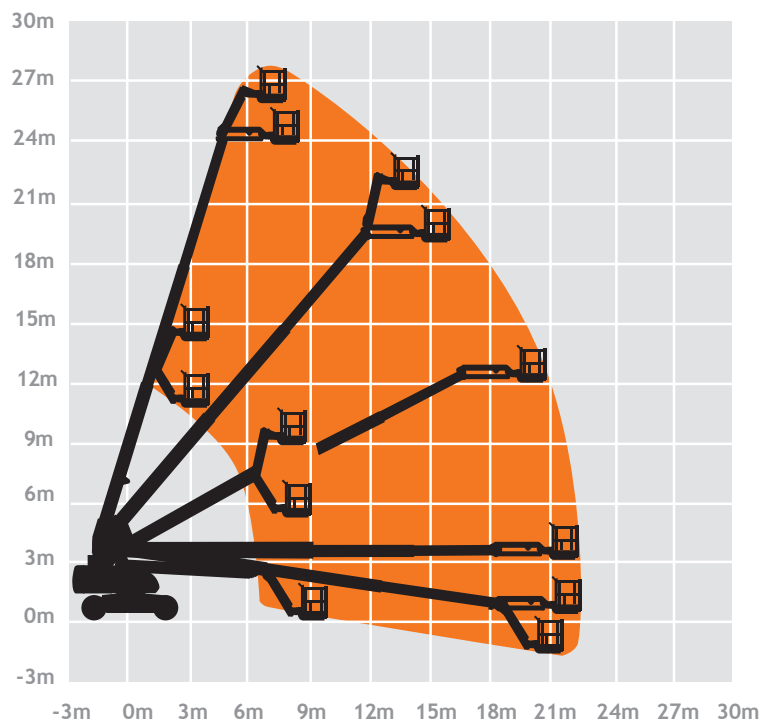

Platform Height   **26.21m**
Horizontal Outreach   **22.85m**

Platform Size	0.91m x 2.44m
Platform Capacity	227kg
Machine Width	2.5m
Tail Swing	1.42m
Stowed Height	3.05m
Stowed Length	12.19m
Gross Vehicle Weight	16,511kg
Fuel	Diesel

Optional Extras

- Generator
- Skyguard
- Sanctuary Zone

Please note that all technical information referred to in this document is intended for guidance purposes only and does not act as a replacement for the manufacturer's user guides which should be referred to prior to placing your order.

LTC Powered Access can take no responsibility in the event that this document contains any errors or data that is different from that in the manufacturer's user guides.

Working Envelope

Devon

Richmond Walk, Plymouth, Devon, PL1 4LT
01752 500848
info@ltpoweredaccess.co.uk

Cornwall

Plot 1, Phase 1, United Downs, Industrial Park,
Redruth, Cornwall, TR16 5HY
01209 822216
info@ltpoweredaccess.co.uk