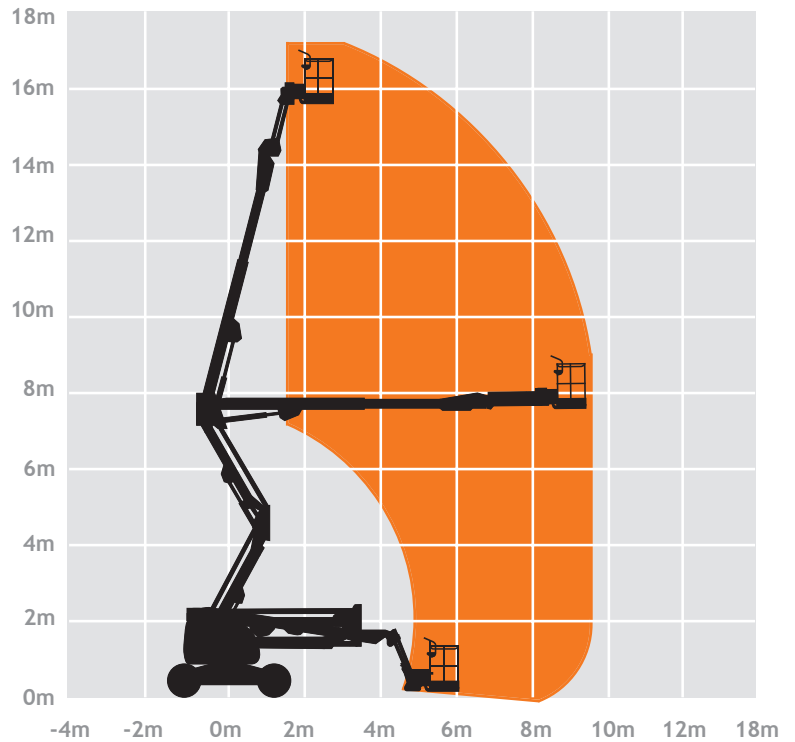

Platform Height   **15.81m**
Horizontal Outreach   **9.48m**

Up and Over Height	7.67m
Platform Size	0.76m x 1.83m
Platform Capacity	230kg
Machine Width	2.26m
Tail Swing	Zero
Stowed Height	2.26m
Stowed Length	7.68m
Gross Vehicle Weight	7,650kg
Fuel	Diesel

Alternative Machines

600AJ

Working Envelope

Please note that all technical information referred to in this document is intended for guidance purposes only and does not act as a replacement for the manufacturer's user guides which should be referred to prior to placing your order.

LTC Powered Access can take no responsibility in the event that this document contains any errors or data that is different from that in the manufacturer's user guides.

Devon

Richmond Walk, Plymouth, Devon, PL1 4LT
01752 500848
info@ltpoweredaccess.co.uk

Cornwall

Plot 1, Phase 1, United Downs, Industrial Park,
Redruth, Cornwall, TR16 5HY
01209 822216
info@ltpoweredaccess.co.uk