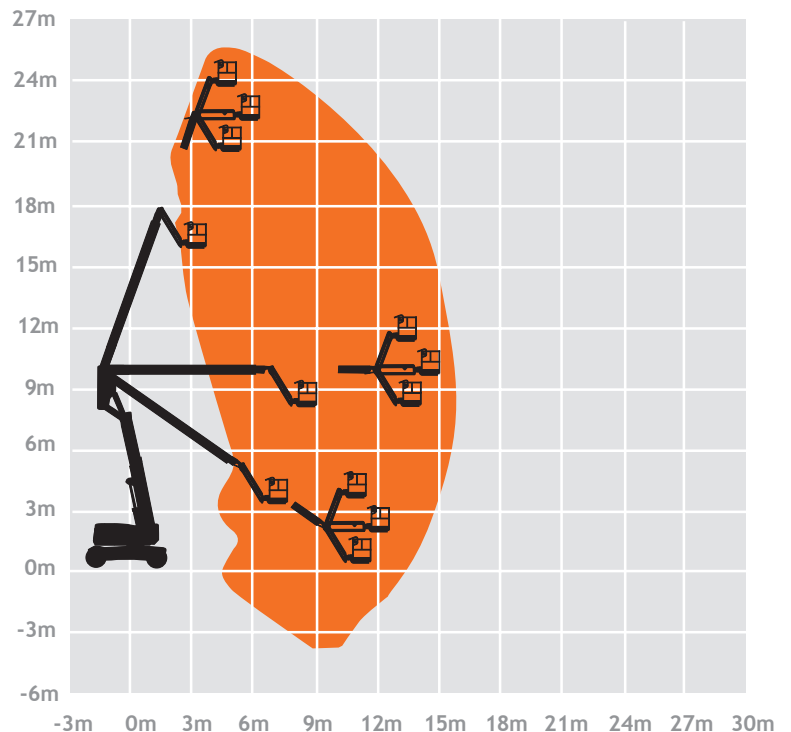

Platform Height   **24.38m**
Horizontal Outreach   **15.8m**

Up and Over Height	9.78m
Platform Size Standard	0.91m x 1.83m
Platform Size Large	0.91m x 2.40m
Platform Capacity	227kg
Machine Width	2.44m
Tail Swing	0.76m
Stowed Height	3.00m
Stowed Length	11.13m
Gross Vehicle Weight	15,550kg
Fuel	Diesel

Optional Extras

- Generator
- Skyguard
- Sanctuary Zone

Please note that all technical information referred to in this document is intended for guidance purposes only and does not act as a replacement for the manufacturer's user guides which should be referred to prior to placing your order.

LTC Powered Access can take no responsibility in the event that this document contains any errors or data that is different from that in the manufacturer's user guides.

Working Envelope

Devon

Richmond Walk, Plymouth, Devon, PL1 4LT
01752 500848
info@ltpoweredaccess.co.uk

Cornwall

Plot 1, Phase 1, United Downs, Industrial Park,
Redruth, Cornwall, TR16 5HY
01209 822216
info@ltpoweredaccess.co.uk