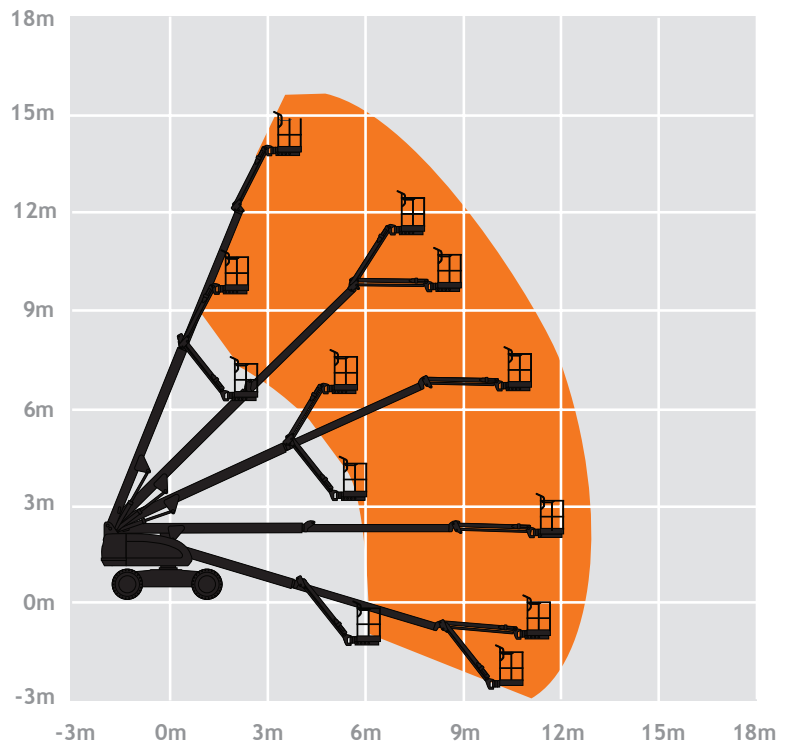

Platform Height 14.02m
Horizontal Outreach 12.34m

Platform Size	0.91m x 2.44m
Platform Capacity	227kg
Machine Width	2.34m
Tail Swing	0.86m
Stowed Height	2.39m
Stowed Length	8.84m
Gross Vehicle Weight	7,200kg
Fuel	Diesel

Alternative Machines

660SJ

Working Envelope

Please note that all technical information referred to in this document is intended for guidance purposes only and does not act as a replacement for the manufacturer's user guides which should be referred to prior to placing your order.