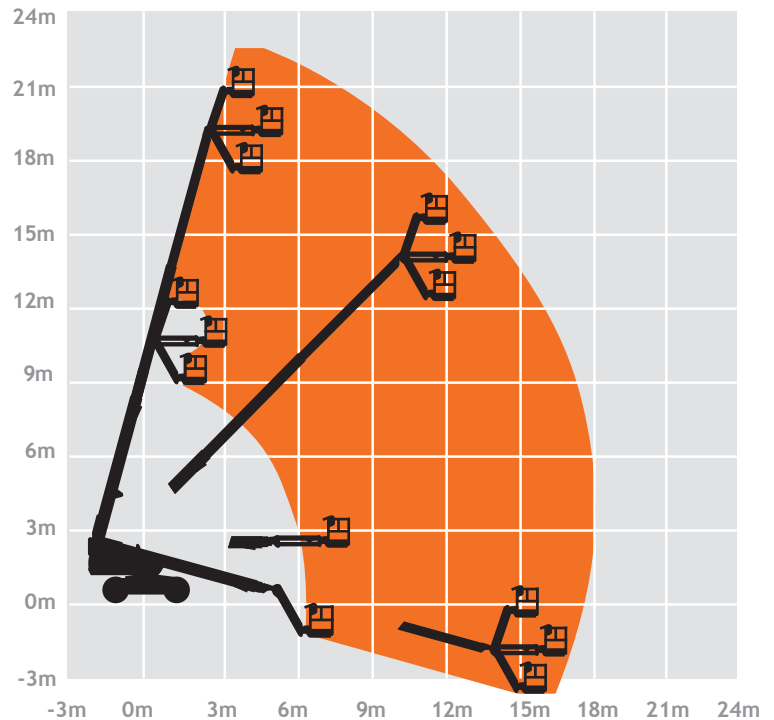

Platform Height 20.32m
Horizontal Outreach 17.30m

Platform Size Standard	0.91m x 1.83m
Platform Size Large	0.91m x 2.44m
Platform Capacity	230kg
Machine Width	2.4m
Tail Swing	1.14m
Stowed Height	2.57m
Stowed Length	10.21m
Gross Vehicle Weight	12,519kg
Fuel	Diesel

Alternative Machines

860SJ

Optional Extras

- Generator
- Skyguard
- Sanctuary Zone

Please note that all technical information referred to in this document is intended for guidance purposes only and does not act as a replacement for the manufacturer's user guides which should be referred to prior to placing your order.

LTC Powered Access can take no responsibility in the event that this document contains any errors or data that is different from that in the manufacturer's user guides.

Working Envelope

Devon

Richmond Walk, Plymouth, Devon, PL1 4LT
01752 500848
info@ltpoweredaccess.co.uk

Cornwall

Plot 1, Phase 1, United Downs, Industrial Park,
Redruth, Cornwall, TR16 5HY
01209 822216
info@ltpoweredaccess.co.uk