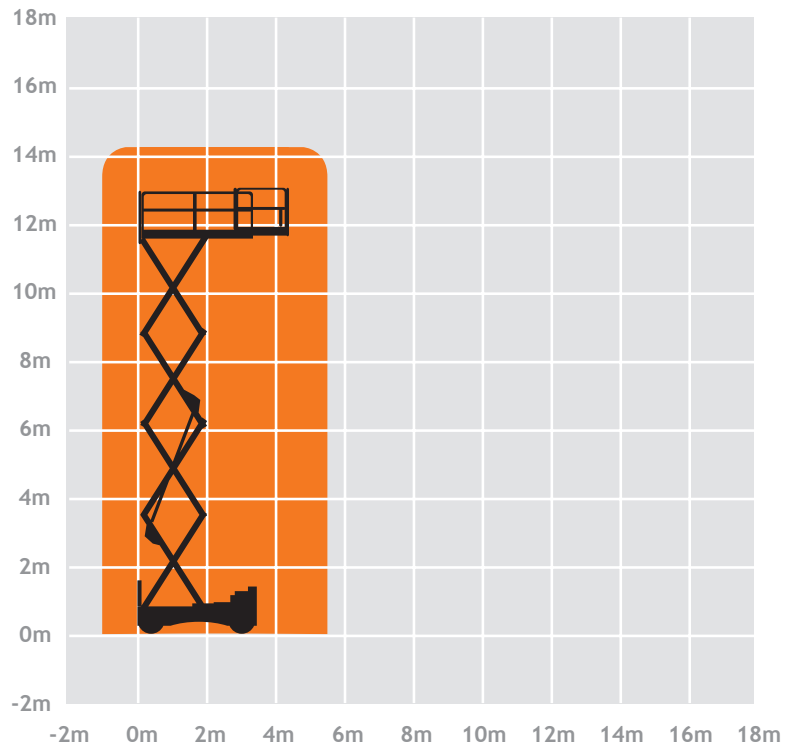

Platform Height 12.19m

Platform Height - Lowered	1.75m
Stowed Height Rails - Folded	2.00m
Overall Machine Width	1.75m
Overall Machine Length	3.2m
Platform Size Stowed	1.65m x 2.92m
Deck Extension	0.91m
Maximum Platform Capacity	362kg
Gross Vehicle Weight	4,790kg
Fuel	Diesel/Electric

Working Envelope

Please note that all technical information referred to in this document is intended for guidance purposes only and does not act as a replacement for the manufacturer's user guides which should be referred to prior to placing your order.

LTC Powered Access can take no responsibility in the event that this document contains any errors or data that is different from that in the manufacturer's user guides.

Devon

Richmond Walk, Plymouth, Devon, PL1 4LT
01752 500848
info@ltpoweredaccess.co.uk

Cornwall

Plot 1, Phase 1, United Downs, Industrial Park,
Redruth, Cornwall, TR16 5HY
01209 822216
info@ltpoweredaccess.co.uk