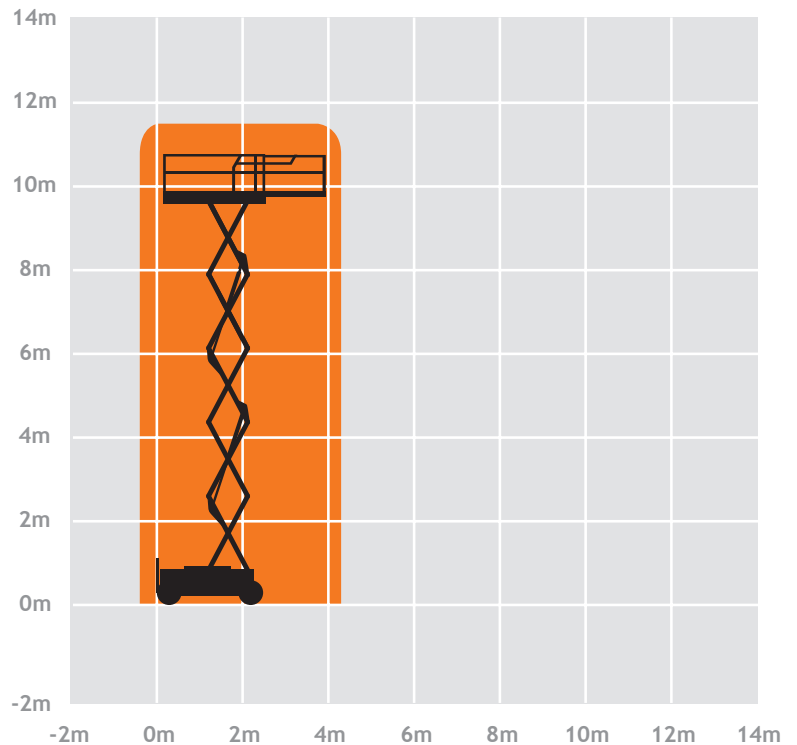

Platform Height **9.75m**

Platform Height - Lowered	1.37m
Platform Height - Rails Folded	1.75m
Overall Machine Width	1.72m
Overall Machine Length	2.72m
Platform Size	1.43m x 2.44m
Deck Extension	1.50m
Maximum Platform Capacity	454kg
Gross Vehicle Weight	3,475kg
Fuel	Diesel

Optional Extras

Generator

Please note that all technical information referred to in this document is intended for guidance purposes only and does not act as a replacement for the manufacturer's user guides which should be referred to prior to placing your order.

LTC Powered Access can take no responsibility in the event that this document contains any errors or data that is different from that in the manufacturer's user guides.

Working Envelope

Devon

Richmond Walk, Plymouth, Devon, PL1 4LT
01752 500848
info@ltpoweredaccess.co.uk

Cornwall

Plot 1, Phase 1, United Downs, Industrial Park,
Redruth, Cornwall, TR16 5HY
01209 822216
info@ltpoweredaccess.co.uk