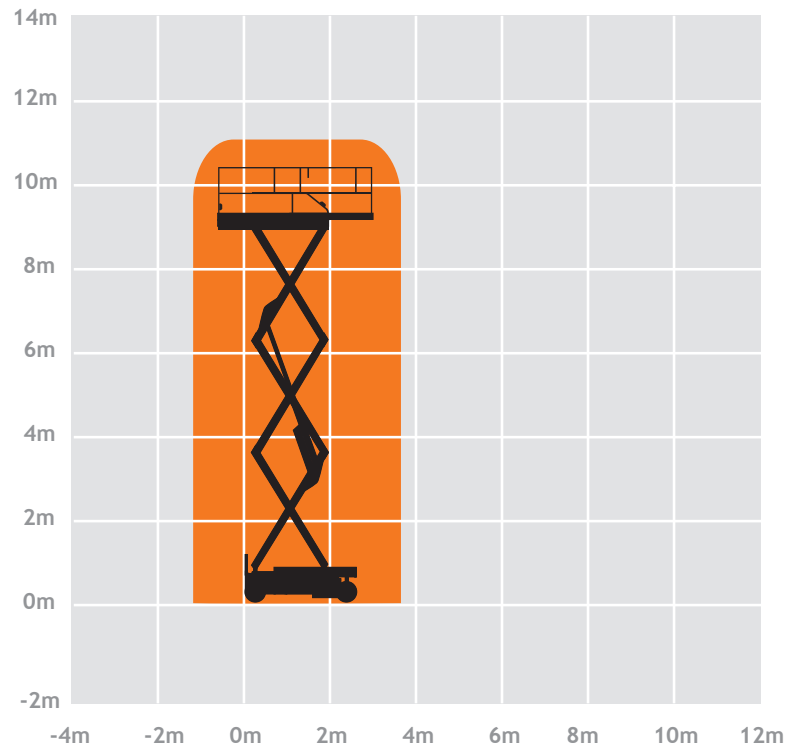

Platform Height 9.68m

Platform Height - Lowered	1.26m
Stowed Height - Rails Folded	1.97m
Overall Machine Width	1.17m
Overall Machine Length	2.50m
Platform Size	1.12m x 2.50m
Deck Extension	1.27m
Maximum Platform Capacity	318kg
Gross Vehicle Weight	2,243kg
Fuel	Electric

Alternative Machines

4069LE

Working Envelope

Please note that all technical information referred to in this document is intended for guidance purposes only and does not act as a replacement for the manufacturer's user guides which should be referred to prior to placing your order.

LTC Powered Access can take no responsibility in the event that this document contains any errors or data that is different from that in the manufacturer's user guides.

Devon

Richmond Walk, Plymouth, Devon, PL1 4LT
01752 500848
info@ltpoweredaccess.co.uk

Cornwall

Plot 1, Phase 1, United Downs, Industrial Park,
Redruth, Cornwall, TR16 5HY
01209 822216
info@ltpoweredaccess.co.uk