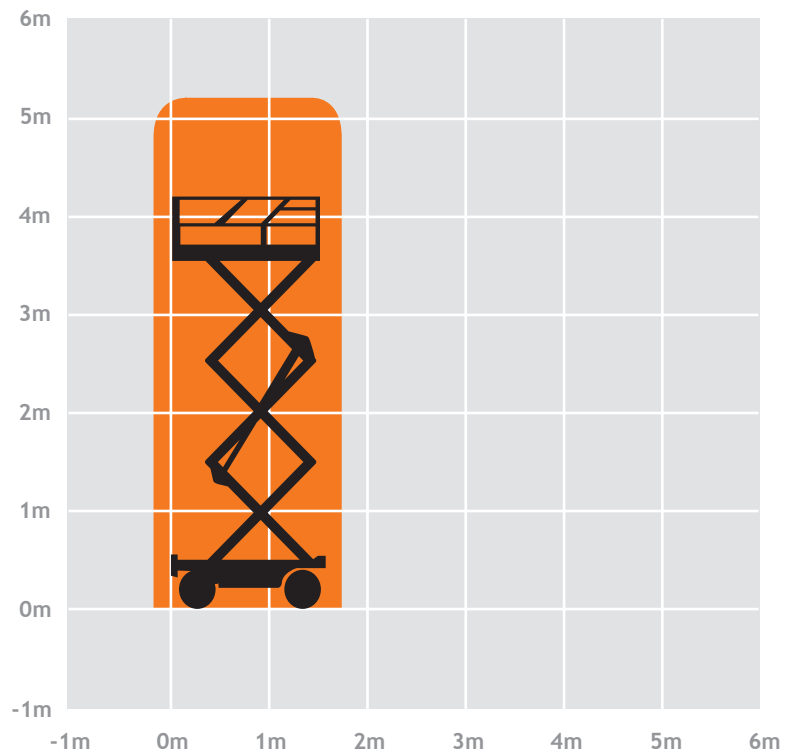

Platform Height **3.20m**

Platform Size	0.57m x 1.87m
Platform Capacity	240kg
Machine Width	0.76m
Stowed Height	1.80m
Stowed Length	1.41m
Gross Vehicle Weight	370kg
Fuel	Electric

Working Envelope

Please note that all technical information referred to in this document is intended for guidance purposes only and does not act as a replacement for the manufacturer's user guides which should be referred to prior to placing your order.