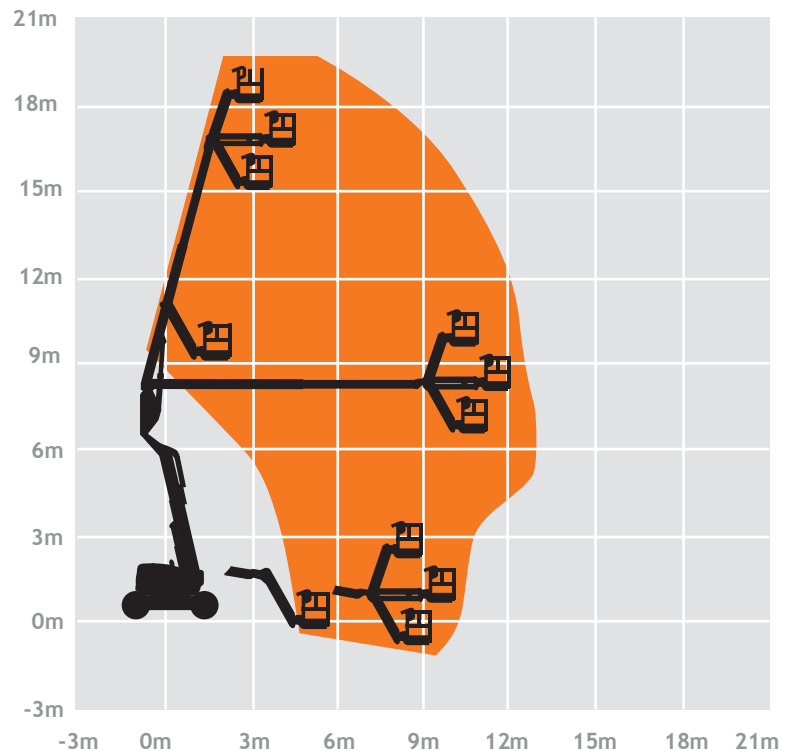

Platform Height **18.47m**
Horizontal Outreach **12.10m**

Up and Over Height	8.1m
Platform Size	0.91m x 2.44m
Platform Capacity	227kg
Machine Width	2.44m
Tail Swing	Zero
Stowed Height	2.54m
Stowed Length	8.83m
Gross Vehicle Weight	10,455kg
Fuel	Diesel

Alternative Machines

HR21
M600JP
800AJ

Optional Extras

Generator
Skyguard
Sanctuary Zone

Please note that all technical information referred to in this document is intended for guidance purposes only and does not act as a replacement for the manufacturer's user guides which should be referred to prior to placing your order.

LTC Powered Access can take no responsibility in the event that this document contains any errors or data that is different from that in the manufacturer's user guides.

Working Envelope

Devon

Richmond Walk, Plymouth, Devon, PL1 4LT
01752 500848
info@ltpoweredaccess.co.uk

Cornwall

Plot 1, Phase 1, United Downs, Industrial Park,
Redruth, Cornwall, TR16 5HY
01209 822216
info@ltpoweredaccess.co.uk