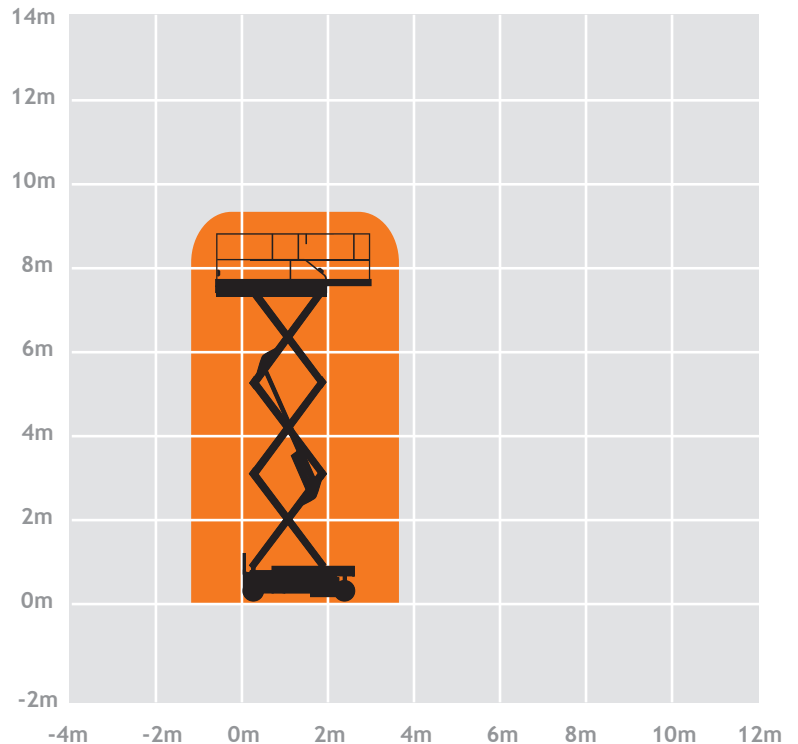

Platform Height 7.92m

Platform Height - Lowered	1.26m
Stowed Height - Rails Folded	1.97m
Overall Machine Width	1.17m
Overall Machine Length	2.50m
Platform Size	1.12m x 2.50m
Deck Extension	1.27m
Maximum Platform Capacity	454kg
Gross Vehicle Weight	2,243kg
Fuel	Electric

Alternative Machines

3246ES

2630ES

Working Envelope

Please note that all technical information referred to in this document is intended for guidance purposes only and does not act as a replacement for the manufacturer's user guides which should be referred to prior to placing your order.