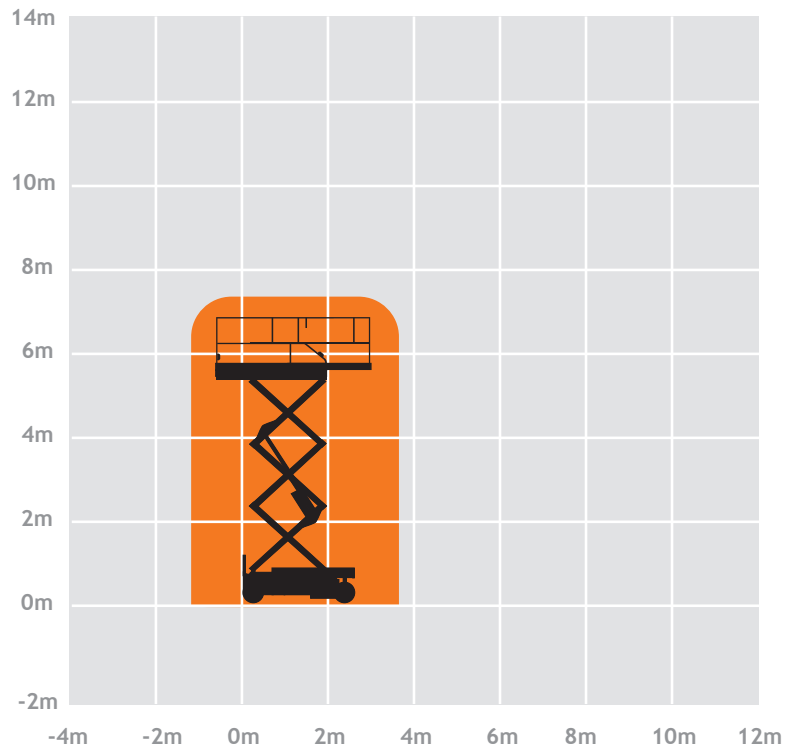

Platform Height 5.72m

Platform Height - Lowered	0.86m
Overall Machine Width	0.76m
Overall Machine Length	1.87m
Platform Size	0.76m x 1.87m
Deck Extension	0.90m
Maximum Platform Capacity	227kg
Gross Vehicle Weight	1,218kg
Fuel	Electric

Alternative Machines

2030ES

2630ES

Working Envelope

Please note that all technical information referred to in this document is intended for guidance purposes only and does not act as a replacement for the manufacturer's user guides which should be referred to prior to placing your order.

LTC Powered Access can take no responsibility in the event that this document contains any errors or data that is different from that in the manufacturer's user guides.

Devon

Richmond Walk, Plymouth, Devon, PL1 4LT
01752 500848
info@ltpoweredaccess.co.uk

Cornwall

Plot 1, Phase 1, United Downs, Industrial Park,
Redruth, Cornwall, TR16 5HY
01209 822216
info@ltpoweredaccess.co.uk