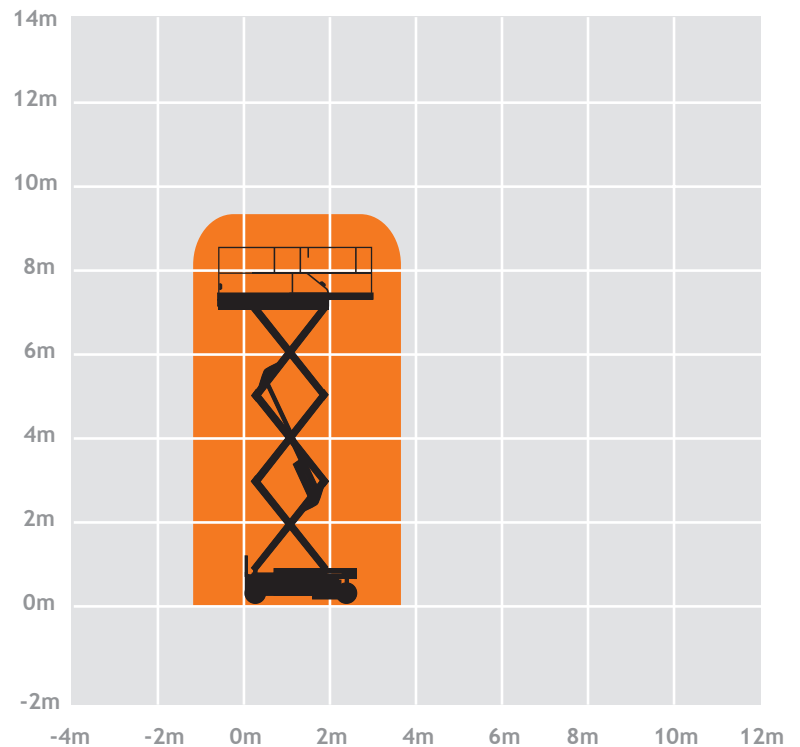

Platform Height 7.75m

Platform Height - Lowered	1.23m
Stowed Height - Rails Folded	1.94m
Overall Machine Width	0.76m
Overall Machine Length	2.30m
Platform Size	0.76m x 2.30m
Deck Extension	0.90m
Maximum Platform Capacity	227kg
Gross Vehicle Weight	2,155kg
Fuel	Electric

Alternative Machines

2646ES

Working Envelope

Please note that all technical information referred to in this document is intended for guidance purposes only and does not act as a replacement for the manufacturer's user guides which should be referred to prior to placing your order.

LTC Powered Access can take no responsibility in the event that this document contains any errors or data that is different from that in the manufacturer's user guides.

Devon

Richmond Walk, Plymouth, Devon, PL1 4LT
01752 500848
info@ltpoweredaccess.co.uk

Cornwall

Plot 1, Phase 1, United Downs, Industrial Park,
Redruth, Cornwall, TR16 5HY
01209 822216
info@ltpoweredaccess.co.uk